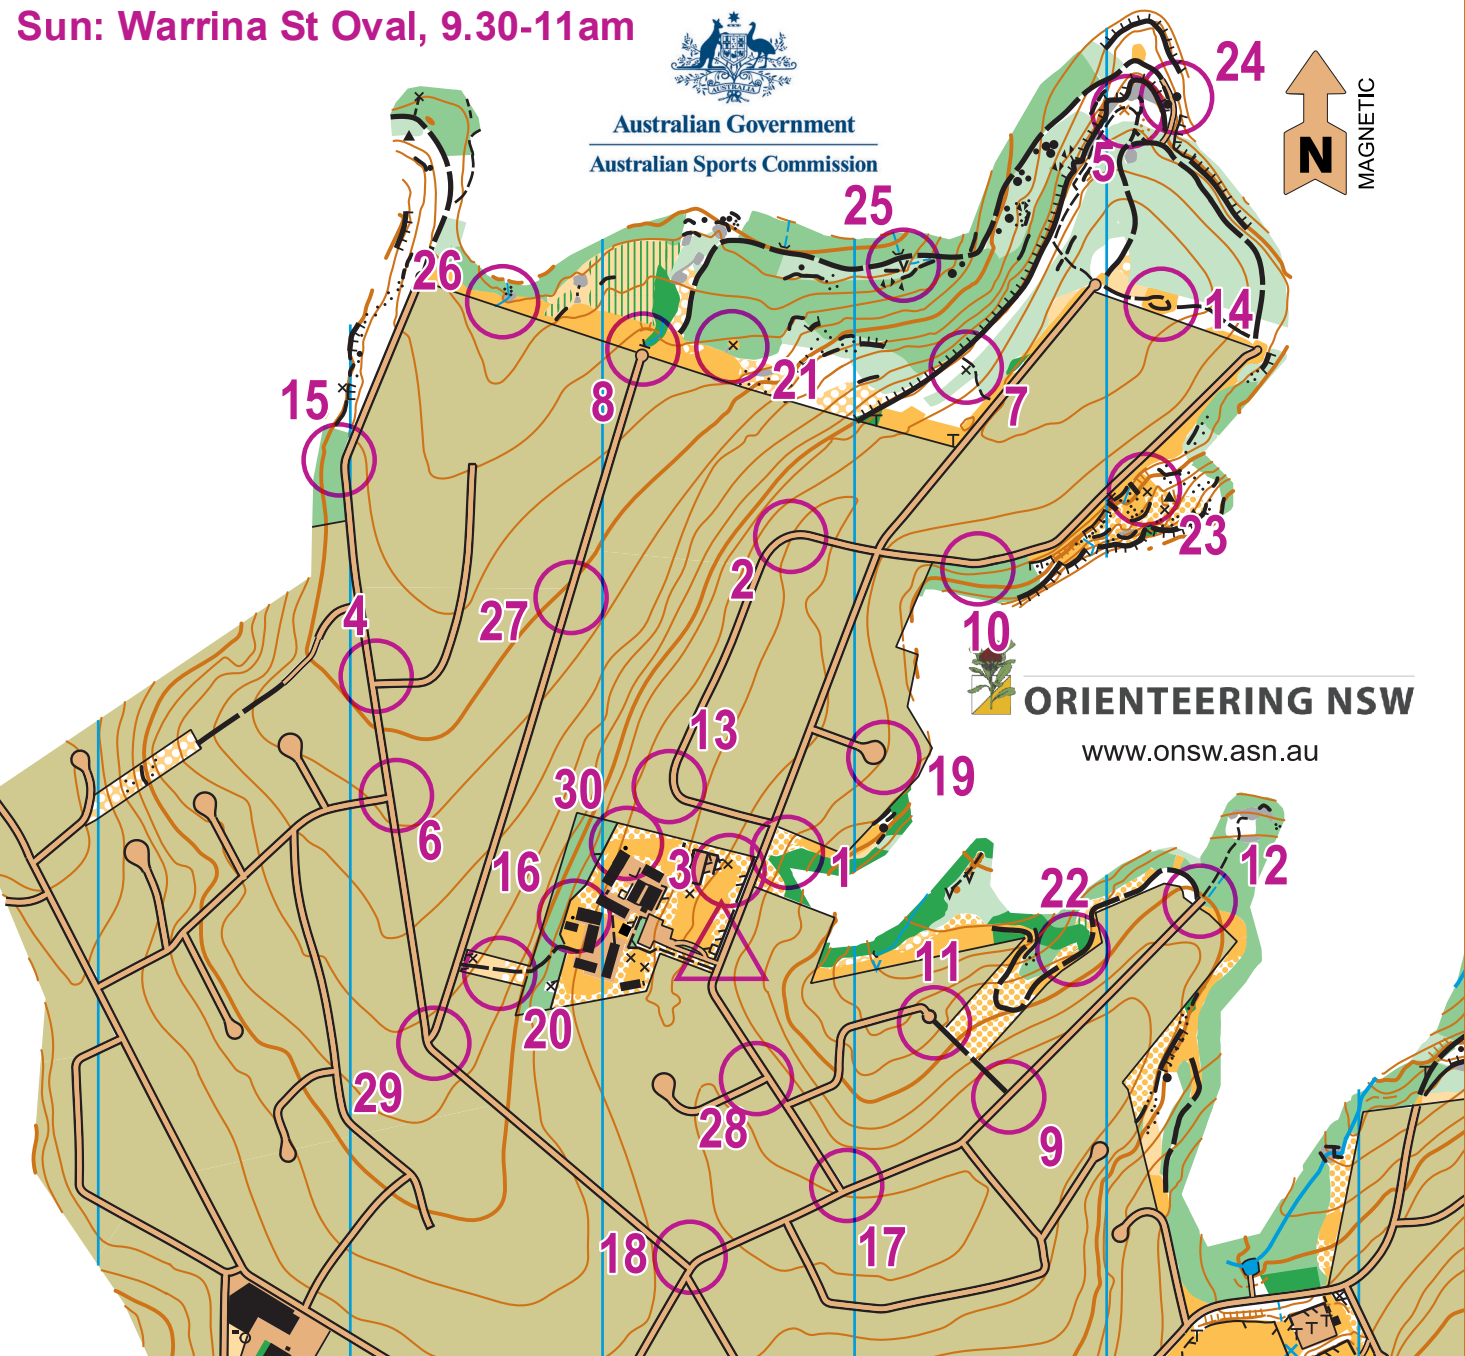

Wideview ORIENTEERING MAP

Emergency 0416 040 135

SCALE 1:7500 - CONTOUR INTERVAL 5 METRES

Sat: 4 Hill St, 3-5pm

Sun: Warrina St Oval, 9.30-11am

Australian Government
Australian Sports Commission

ORIENTEERING NSW

www.onsw.asn.au

Berowra North

All controls	30 controls
	Start:
1	Bend in path
2	Bend in road
3	Man-made feature
4	NE side of road junction
5	Termite mound
6	E side of road junction

7	Man-made feature
8	Fence
9	SE end of path
10	Bend in road
11	Foot of Steps
12	Path and road junction
13	Bend in road
14	Lone tree

15	Bend in road
16	E side of NW building
17	NE side of road junction
18	N side of road crossing
19	E end of road
20	Foot of Steps
21	Man-made feature
22	Vegetation boundary

23	Man-made feature
24	W side of boulder
25	Pit
26	Stream
27	W side of road
28	NW side of road junction
29	Road junction
30	N side of building