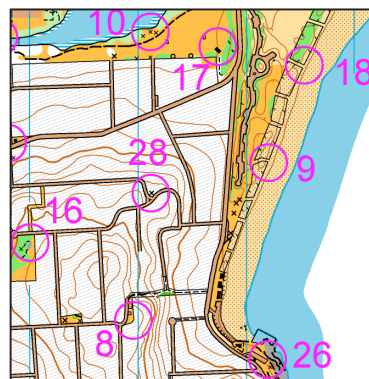

Orienteering is coming

to Port Macquarie AND IT'S FREE!*

Suitable for all fitness levels, ages and abilities. Everyone welcome!

Try the original adventure sport

DATE	SUBURB	ASSEMBLY AREA	START ANY TIME FROM

This 'Amazing Race' style of activity is great for families, bushwalkers, runners, athletes looking for some cross training... everyone!

The events are designed for a maximum duration of 45 minutes.

* $10 refundable deposit required for electronic timing chip hire.

For more information: Ian Jessup 0416 040 135 or visit www.onsw.asn.au

ORIENTEERING NSW

Orienteering is coming

to Port Macquarie AND IT'S FREE!*

Suitable for all fitness levels, ages and abilities. Everyone welcome!

Try the original adventure sport

DATE	SUBURB	ASSEMBLY AREA	START ANY TIME FROM

This 'Amazing Race' style of activity is great for families, bushwalkers, runners, athletes looking for some cross training... everyone!

The events are designed for a maximum duration of 45 minutes.

* $10 refundable deposit required for electronic timing chip hire.

For more information: Ian Jessup 0416 040 135 or visit www.onsw.asn.au

ORIENTEERING NSW