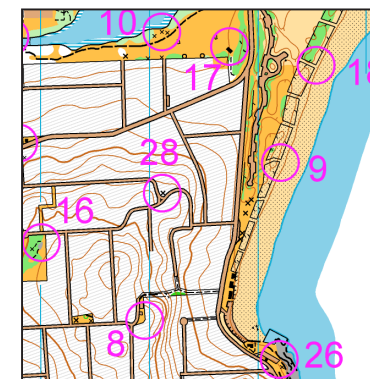

ORIENTEERING NSW